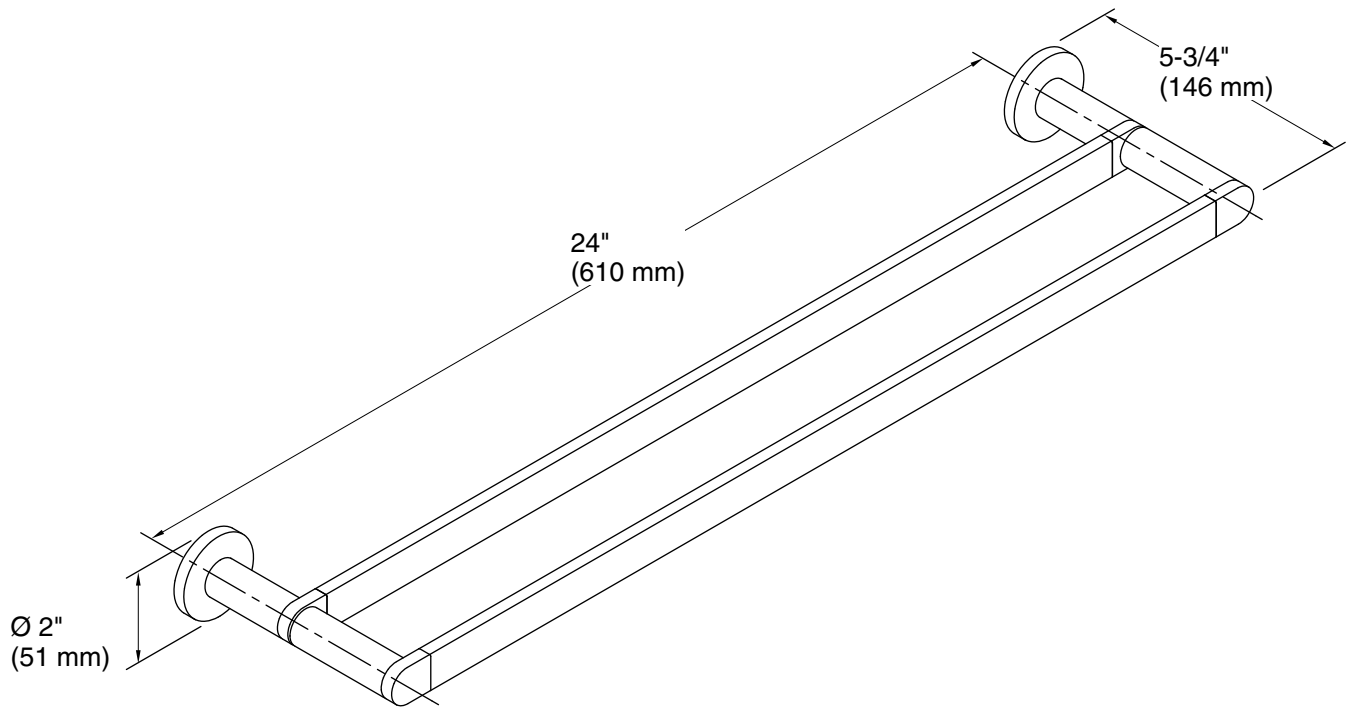

Technical Information

All product dimensions are nominal.

Material: Zinc, Brass

Notes

Install this product according to the installation guide.